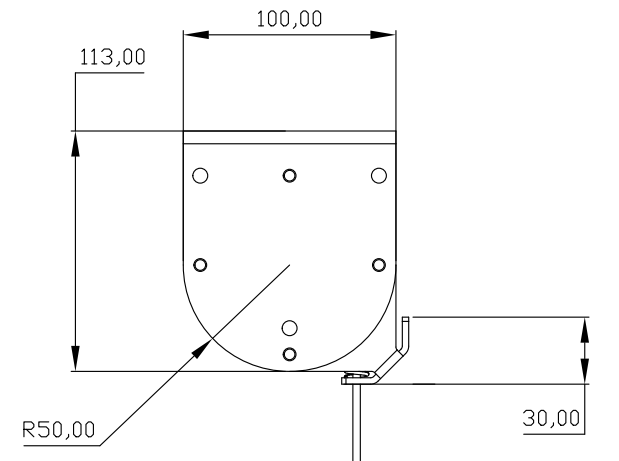

For blind width consult window layout and coincide with window mullions. Refer to maximum sizes chart.

Integral 230V motor with 500mm of flex

Fabric: select between opaque (for room darkening) or mesh (for light diffusion) or 50/50 (see website for details).

Side guide wires should be adjusted to run the full length of the blind.

General Tolerances
 No Decimal ±0,50
 One Decimal ±0,25
 Two Decimals ±0,05

G102 sill fix guide bracket, refer to details for alternative face fix guide brackets