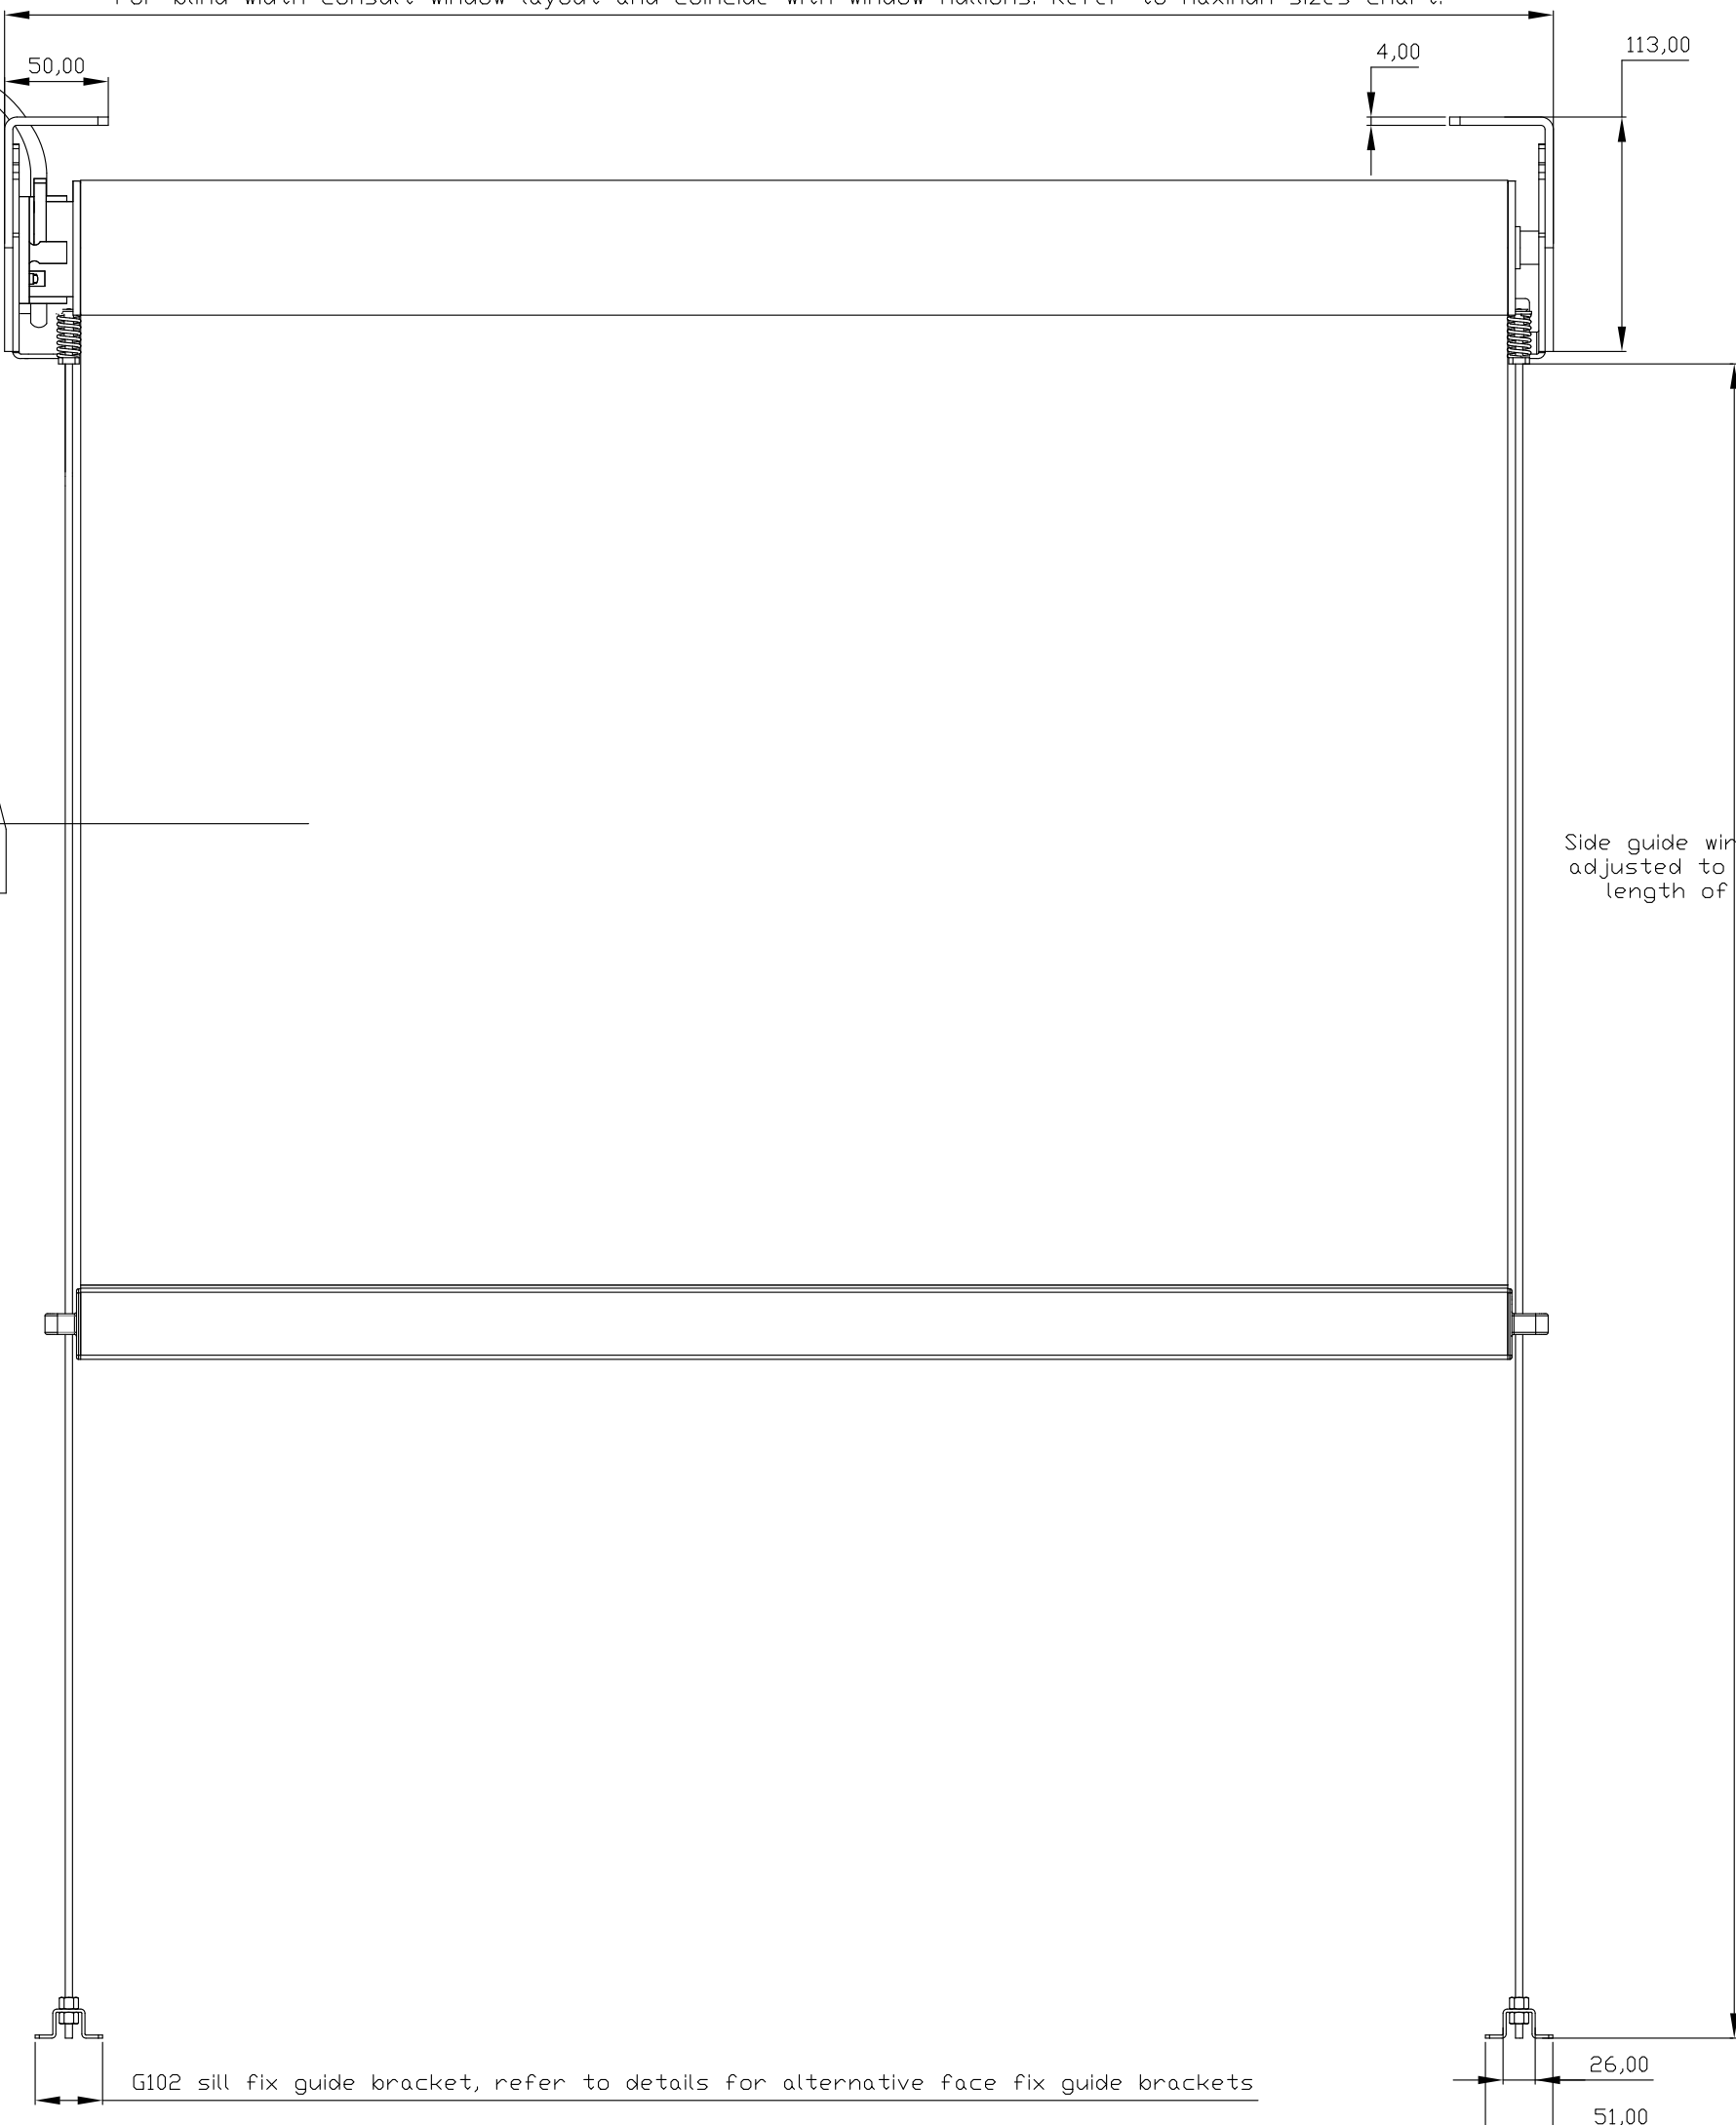

For blind width consult window layout and coincide with window mullions. Refer to maximum sizes chart.

Integral 230V motor with 500mm of flex

Fabric: select between opaque (for room darkening) or mesh (for light diffusion) or 50/50 (see website for details).

Side guide wires should be adjusted to run the full length of the blind.

General Tolerances
 No Decimal ±0,50
 One Decimal ±0,25
 Two Decimals ±0,05

G102 sill fix guide bracket, refer to details for alternative face fix guide brackets