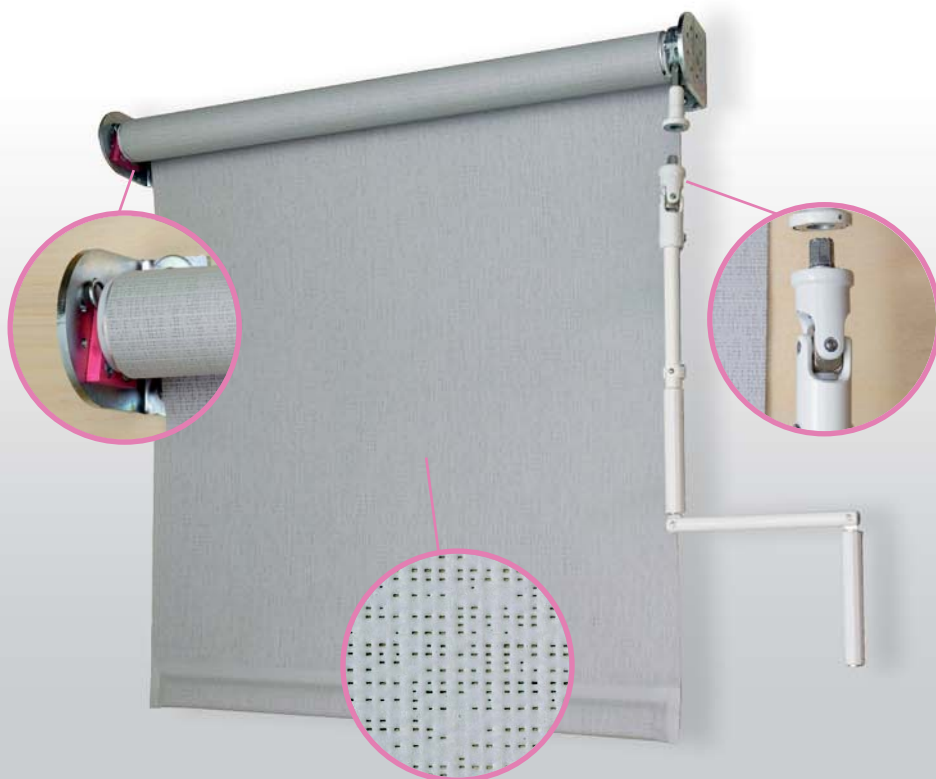

Kampus Blind™

a strong, economical blind designed for teaching rooms

FEATURES

ENERGY FABRICS high performance fabrics reduce energy loss and provide good shading (eg to enable students to see the Smartboards) without unduly restricting light levels, so that artificial light is often not required when the blinds are lowered.

OPERATION strong crank handles are removable to prevent unauthorised use and avoid breakages and ligature risk inherent with chain operation. Gearbox removes the effort, even with big blinds

SAFETY BRACKETS the Kampus SAFETY-LOCK ensures a blind cannot fall out of its brackets, even with misuse.

NIL MAINTENANCE sealed in bottom bar and strong components avoid need for maintenance.

TECHNICAL

DESCRIPTION contract quality roller blind, strong and maintenance free, with insulating fabrics, manual operation.

FABRICS standard fabric ranges have a degree of translucency so that artificial lighting may not be necessary when blinds are lowered, but also provide sufficient shade to permit students to see Smartboards and other visual aids. Opaque fabrics also available, where room darkening is required. All fabrics are flame retardant to British and European standards. Technical and performance details are available on request.